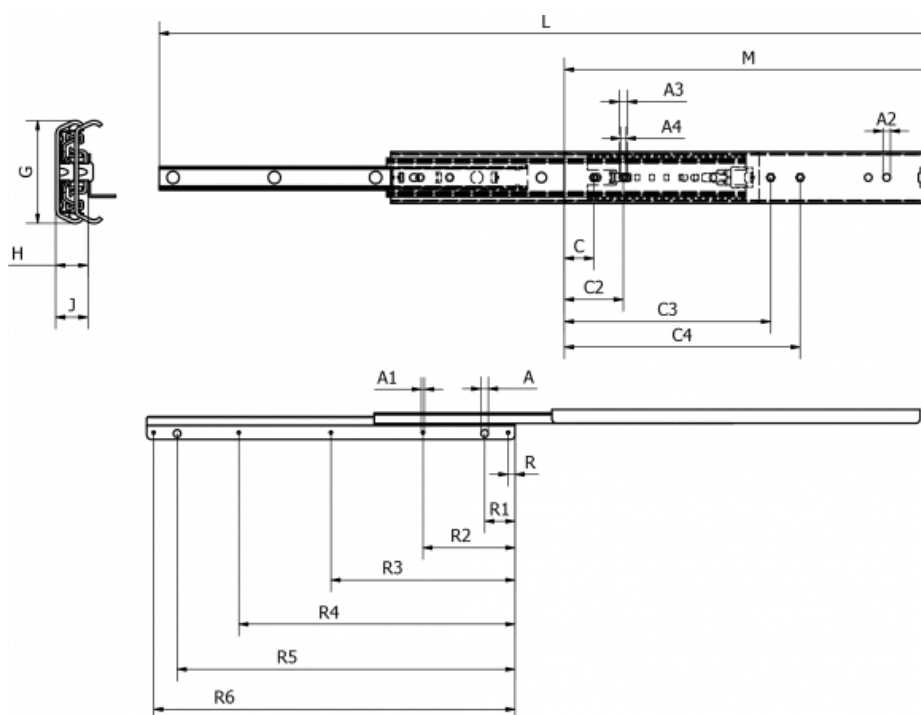

Article number: 11112S01

Description: Thomas Regout Telescopic Slide 112F61 ULF HD D, 3-piece. (replaced with 11112S27)  
Length 600 mm / load cap. 123 kg / extension 650 mm

## Measures

A = 8.1	C4 = 224	R1 = 33
A1 = 3.3	G = 55.8	R2 = 75
A2 = 8	H = 17.2	R3 = 150
A3 = 9	J = 18.75	R4 = 225
A4 = 6.5	L = 620	R5 = 267
C = 32	Load capacity = 94	R6 = 292.5
C2 = 64	M = 300	
C3 = 192	R = 7.5	